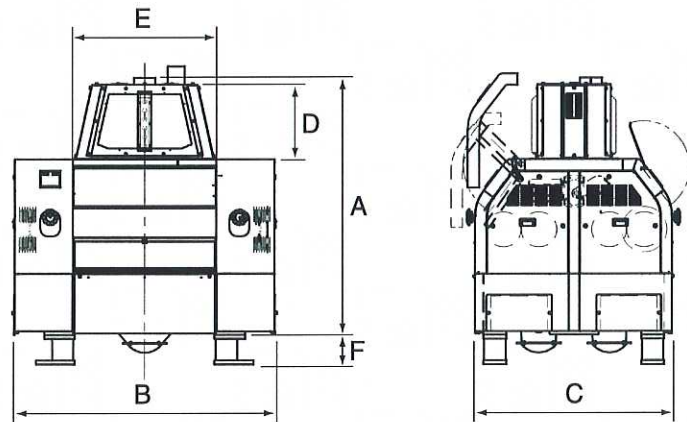

ROLLERMILL

The Satake New Rollermill is designed to provide the following key improvements:

1. Performance

Improved grinding capability due to the high efficiency 4-pulley differential drive system and optimized feed distribution. (3-pulley differential also available)

2. Simplified Maintenance

Quick and simple access for all maintenance activities. Roll replacement time and total cost of ownership significantly reduced.

3. Hygiene and Sanitation

Stainless steel contact parts, removable feeder tray assembly, detachable double walled sight feed unit for condensation prevention (option) and raised configuration for total floor access. Oil-free differential power transmission.

4. Safety

Complies with International Standards for safe operation. All moving parts enclosed within lockable guards. Lower noise emission.

Specifications

Model		SNR100B		SNR125B	
Type		Pick up	Drop Through	Pick up	Drop Through
Main Roll	Length	1,000mm		1,250mm	
	Diameter	250mm			
Required Power	Break	Max. 45 kW X 2			
	Reduction	Max. 30 kW X 2			
Revolution	Feed Roll	51 - 255 rpm			
	Main Roll	400 - 650 rpm			
Required Air for Exhaust		-	7 - 8 m³/min	-	7 - 8 m³/min
Shipping Weight		3,800 kg		4,300 kg	

Dimensions

Unit:mm

Model	A	B	C	D	E	F
SNR100B	1,830	1,850	1,400	525	1,000	210
SNR125B		2,100				

All Satake products are the subject of continuous development and, as a result, their specification may change and differ in detail from those shown.

ISO9001

ISO14001

SATAKE CORPORATION

Head Office

UK Division

P.O.Box 53, Bredbury, Stockport, Cheshire, SK6 2FG, England
Tel : +44-161-406-3800
Fax : +44-161-406-3801
e-mail : sales@satake.co.uk
URL : www.satake.co.uk

Yangon Office

No.32, Pyay Road, Hlaing Township, Yangon Myanmar
Tel : +95-1-525077
Fax : +95-1-512742
e-mail : ygsatake@mplmail.net.mm

Beijing Office

Room 4405, Building No.2, No.208, 2nd Zone, Lize Zhongyuan, Chaoyang District, Beijing, People's Republic of China
Tel : +86-10-8454-0146
Fax : +86-10-8454-0145

SATAKE USA INC.

10905 Cash Road, Staiford, Texas 77477 U.S.A.
Tel : +1-281-276-3600
Fax : +1-281-494-1375
e-mail : rice@satake-usa.com
URL : www.satake-usa.com

SATAKE (CANADA) INC.

5100 Fallingbrook Drive Mississauga, Ontario, L5V 1S7, Canada
Tel : +1-905-858-0791
Fax : +1-905-858-0957
e-mail : satakecanada@rogers.com

SATAKE AMERICA LATINA LTDA.

Rua Xavantes, 155-Bairro Atiradores, CEP 89203-210, Joinville, Santa Catarina, Brazil
Tel : +55-47-438-0413
Fax : +55-47-438-7932
e-mail : ricardo@satake.com.br

SATAKE INDIA ENGINEERING PVT. LTD.

SATAKE (THAILAND) CO., LTD.

133 Moo 5, Bangkok Industrial Park, Titanon Road, Patumthani 12000, Thailand
Tel : +66-2-501-1180
Fax : +66-2-501-1188
e-mail : sataketh@asia.com
URL : http://www.sataketh.com/

SATAKE INTERNATIONAL BANGKOK CO., LTD.

888/152 Mahatun Plaza Bld. 15th Floor Ploenchit Rd., Lumpini Pathumwan Bangkok 10330, THAILAND
Tel : +66-2-651-5845
Fax : +66-2-651-5848
e-mail : sataketh@asia.com

SATAKE MANUFACTURING (SUZHOU) CO., LTD.

Jin Feng Road, Suzhou New District, Suzhou City, Jiangsu Province P.R.China
Tel : +86-512-6536-8225
Fax : +86-512-6536-3004
e-mail : satake@satake.cn

SATAKE AUSTRALIA PTY. LTD.

23-25 Marigold Street, Revesby, NSW 2212 Australia
Tel : +61-2-9774-1155
Fax : +61-2-9774-1248
e-mail : sataus@ozemail.com.au
URL : www.satake.com.au